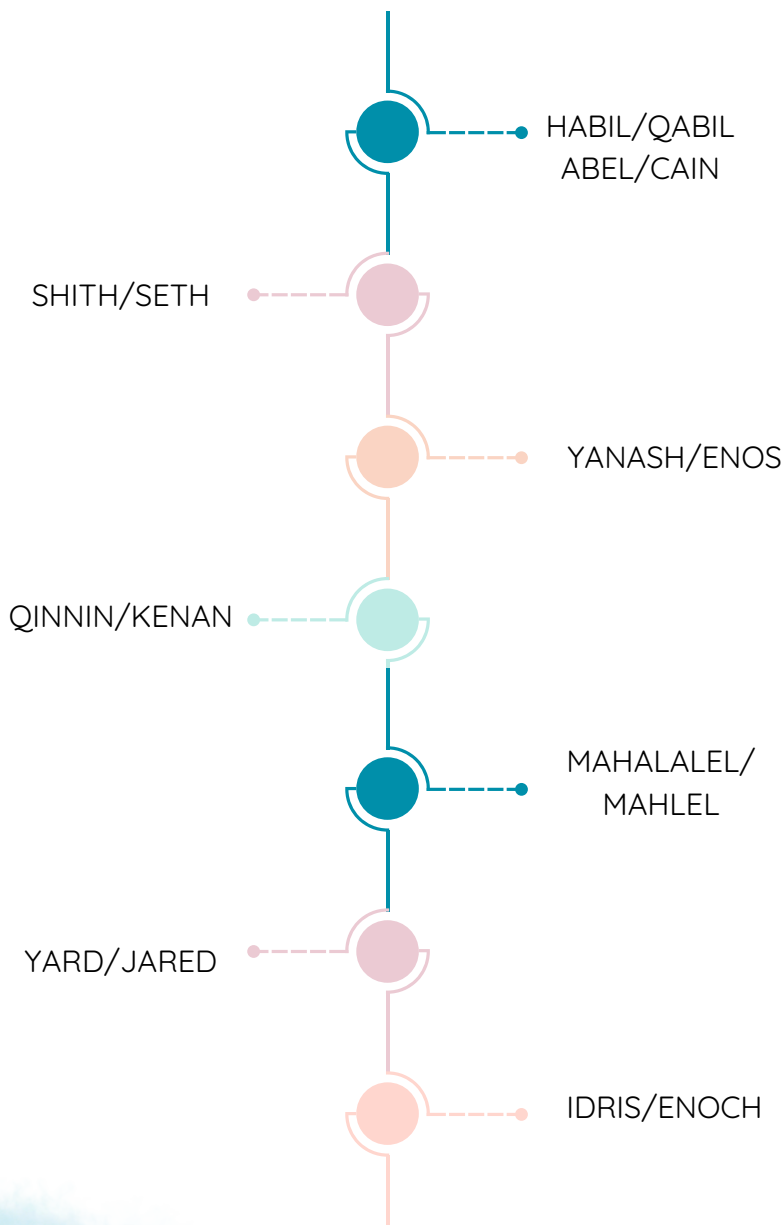

Prophet Adam

INTRODUCTION

THE FIRST PROPHET

TIMELINE

ADAM/HAWWA

SUMMARY

Allah creates the first human being Adam ﷺ .

Seeing Adam, Iblis becomes arrogant and disobedient.

Allah creates a companion for Adam called Hawwa.

Iblis deceives Adam to eat from the forbidden tree.

Adam is regretful of his actions and makes Tawbah.

Adam has two sons Habil (Abel) and Cabil (Cain)

The first murder of mankind is committed

Adam dies and rights of the burial are taught to his sons by the Angels