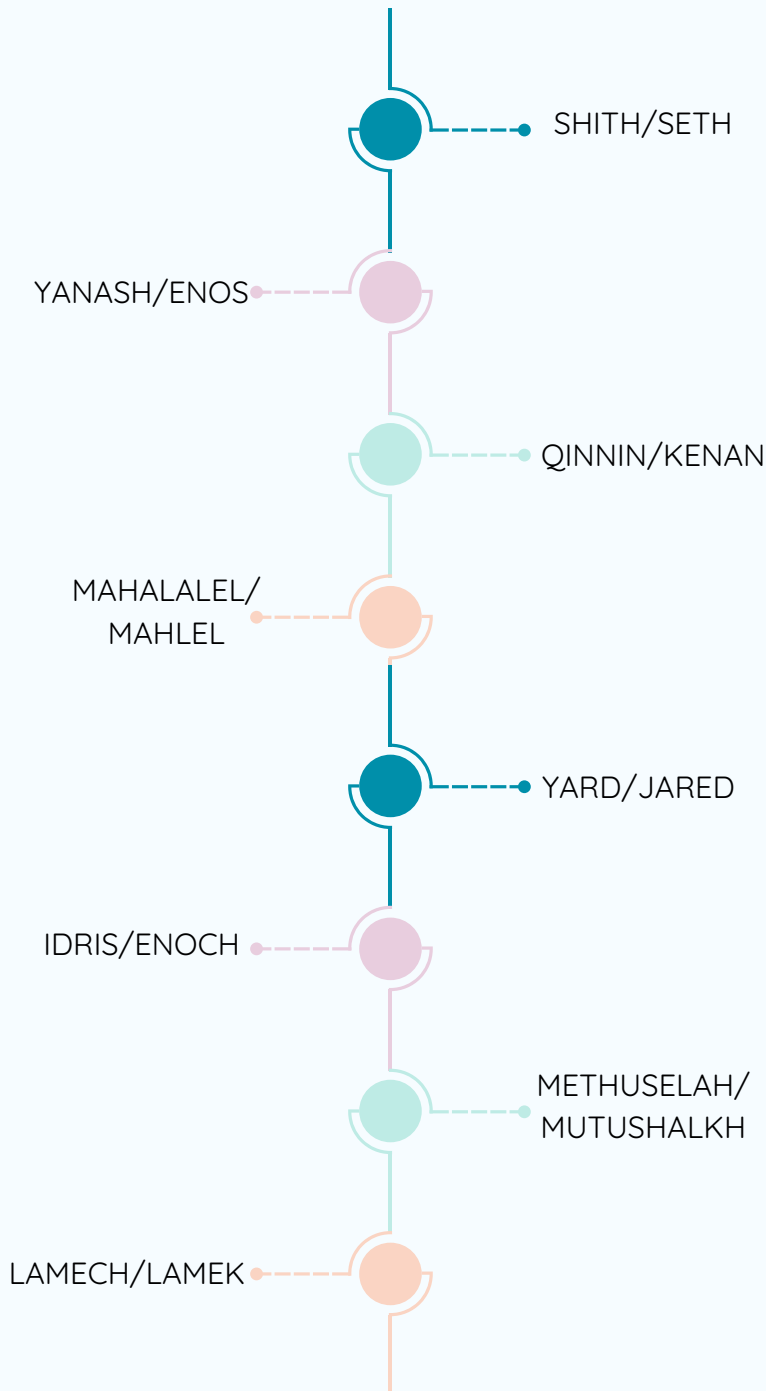

Prophet Nuh

SUNNAH
BIBLES

INTRODUCTION

THE FIRST MESSENGER

TIMELINE

ADAM

NUH/NOAH

SUMMARY

The generation between Adam and Nuh adhered to the belief in the oneness of Allah following the Sharee'ah.

However, over time, deviation from **MONOTHEISM** emerged and the spread of **SHIRK** accelerated.

Influenced by Shaytan's (Iblis/Satan) whispers and deception, Shaytan began corrupting the people's belief by encouraging them to visit the graves of righteous individuals, constructing statues in remembrance of them and, subsequently worshipping them alongside Allah.

This ultimately leads to the the destruction of the people of Nuh.